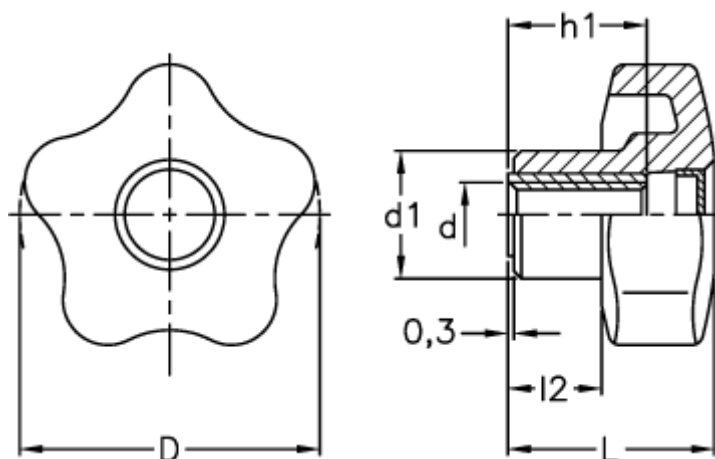

# Data Sheet

Article number: 23020698443  
Description: E+G Lobe knob  
VCT.32 B-M6-C3, grey cap

## Measures

D = 32  
d1 = 15  
d 6H = M6  
h1 = 12  
L = 23.0  
l2 = 10